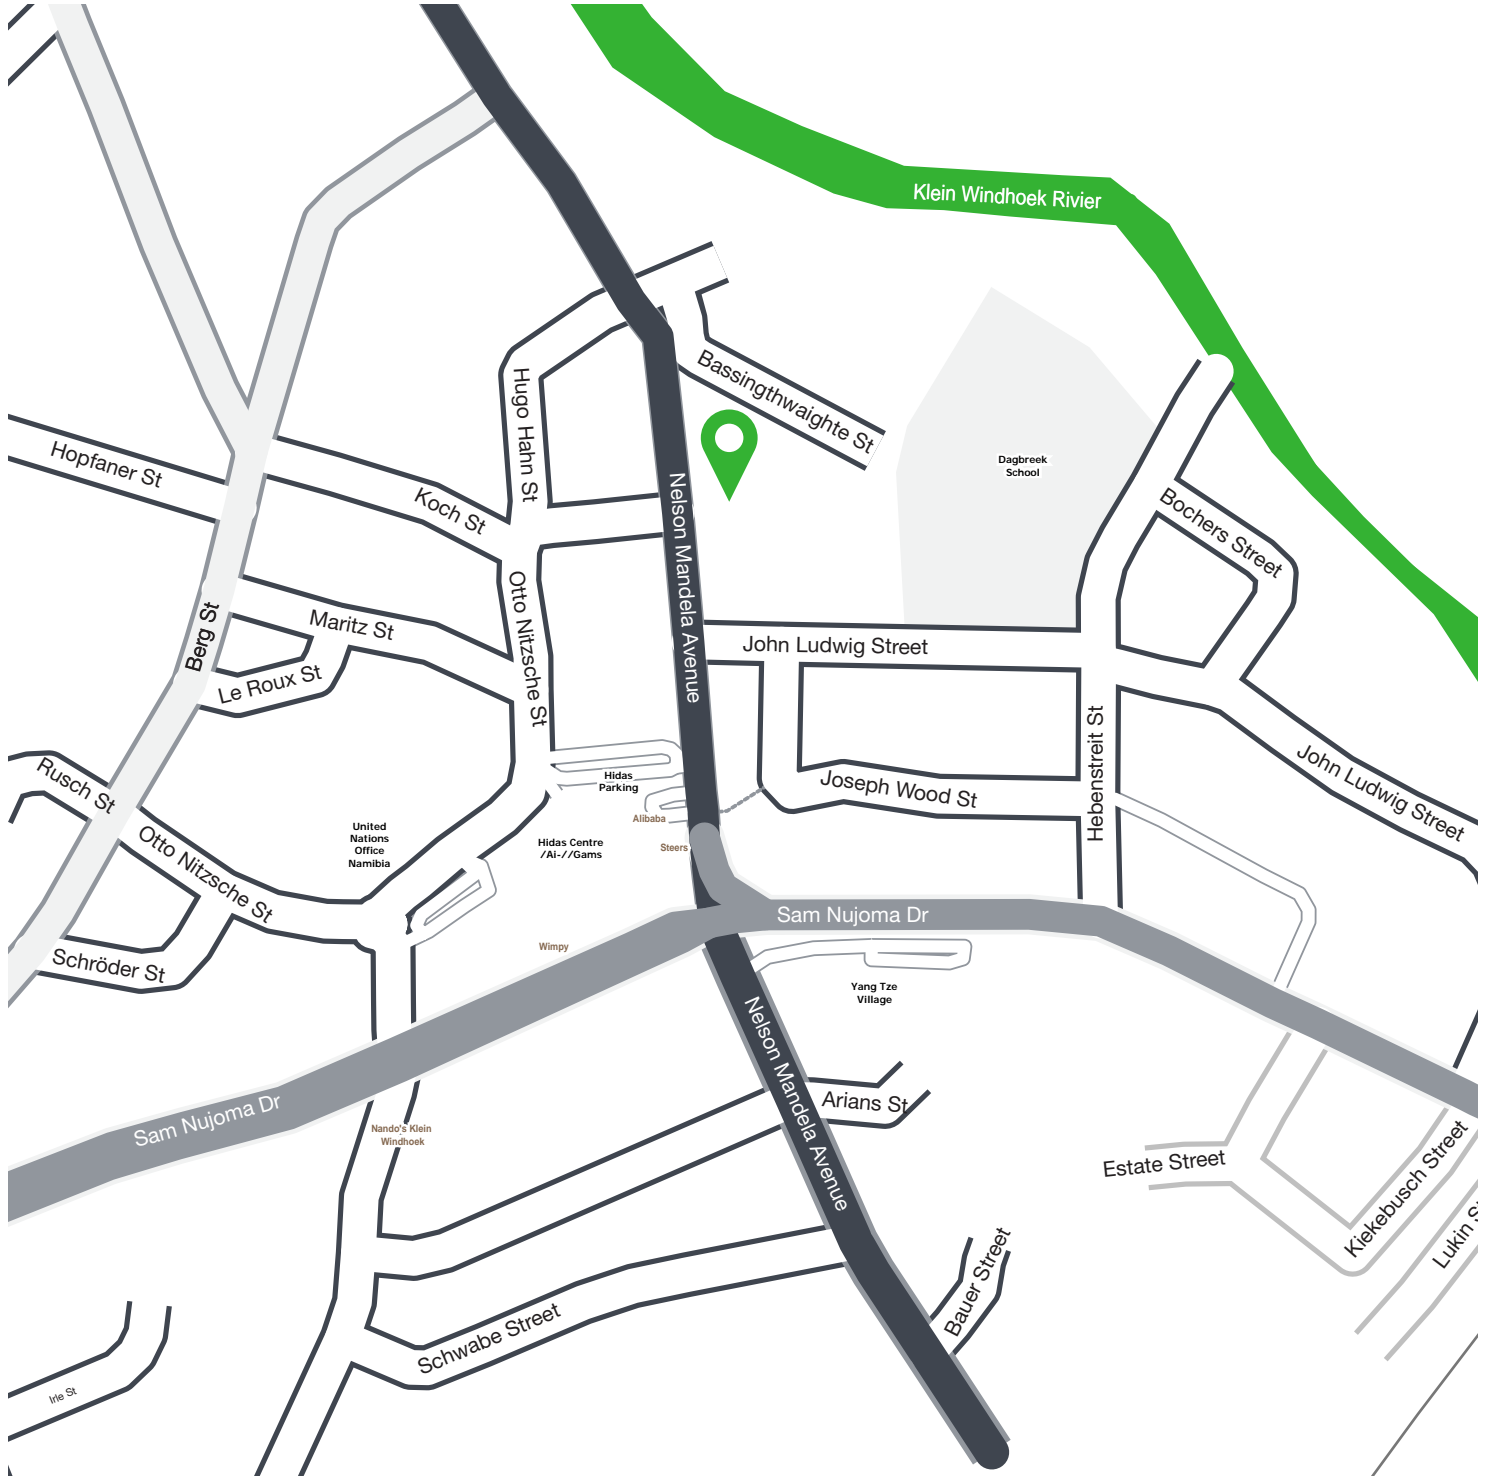

Directions to *Windhoek Offices*

GPS Coördiantes:
S 22°34'46.89" E 17° 4'43.10"

Physical Address

1st Floor, Ardeco Building
34 Nelson Mandela Avenue
Klein Windhoek
Windhoek

Contact Details

Sage HR & Payroll
Tel: +264 (0)61 22 6572
E-mail: info.vip@sage.com
Web: www.sagevip.co.za